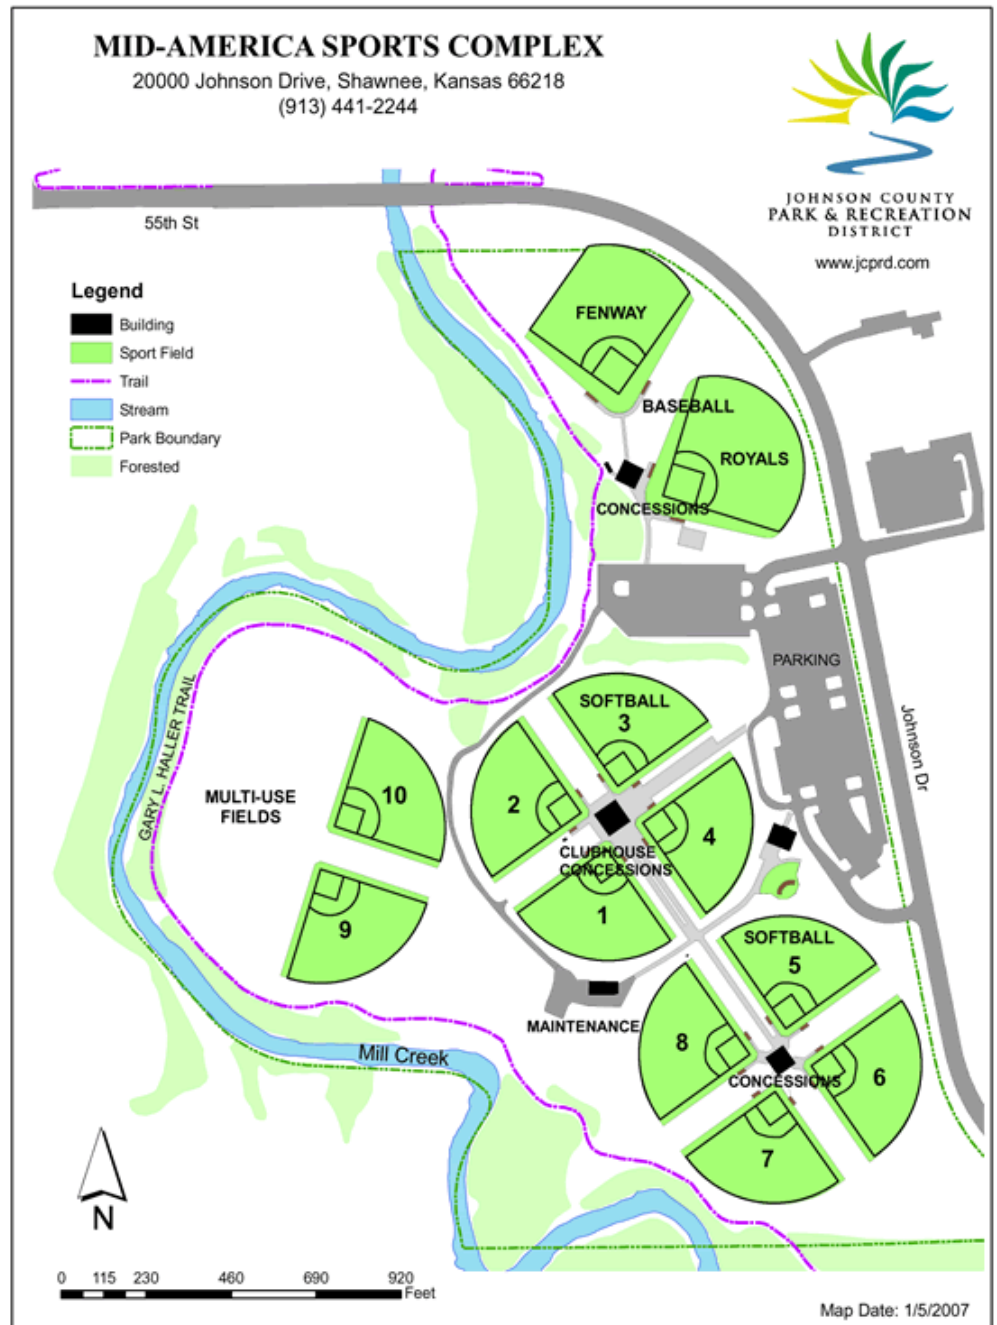

## Our Locations

**Premiere Quad** : Fields 1, 2, 3, 4

Usage: Adult Slowpitch leagues and tournaments, Adult Kickball leagues and tournaments, Kansas City Corporate Challenge, Youth Baseball tournaments. Dingers Bar and Restaurant at center.