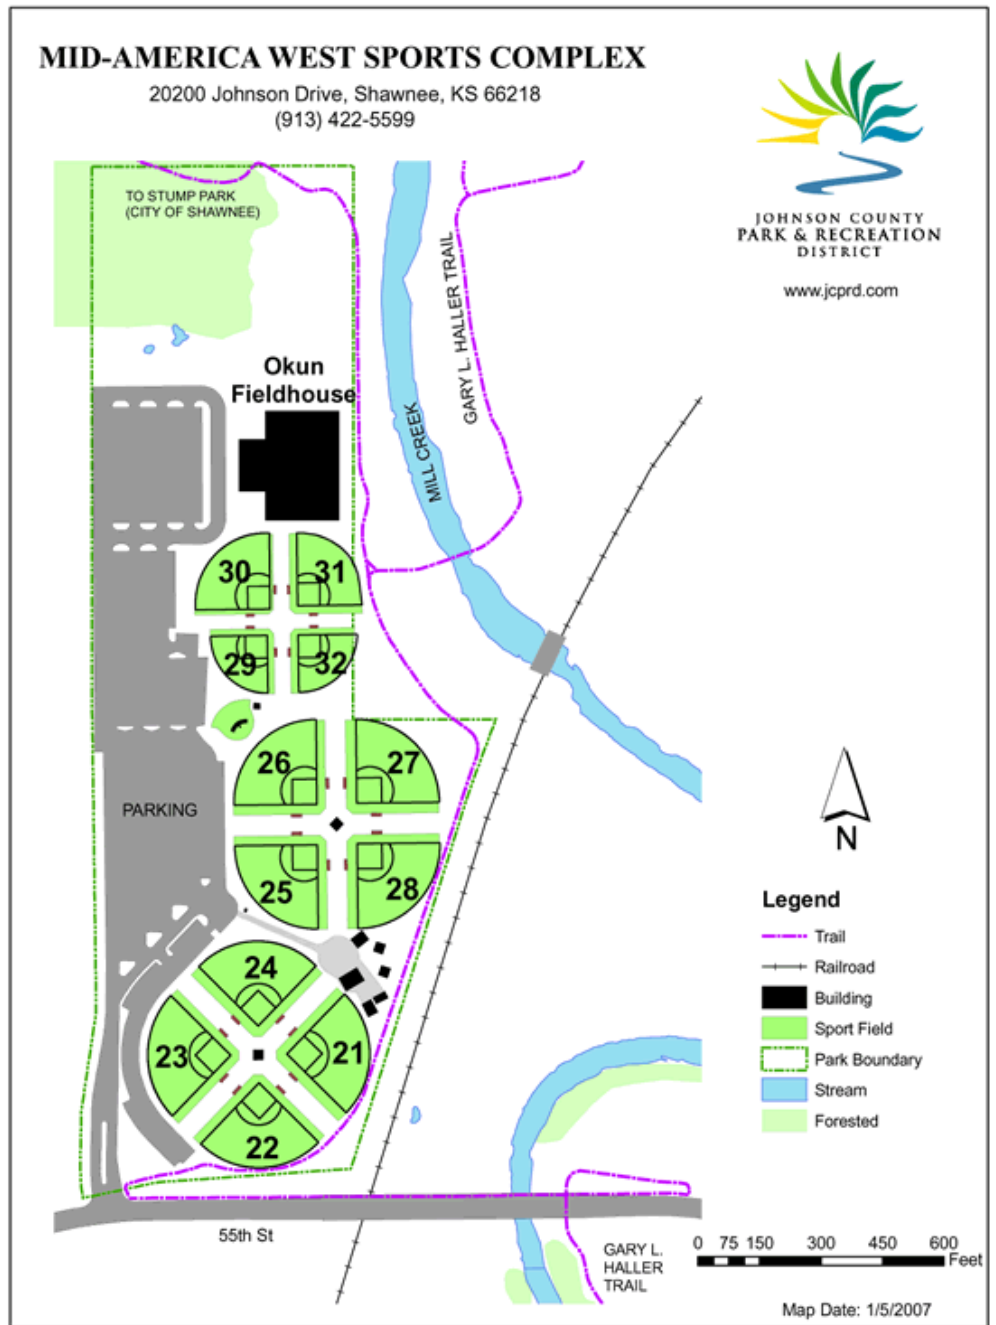

Mid America West Sports Complex Softball Fields 2010 Stats

200,000 Visitations

1,000 League Games

59 Tournament Days

150 Kansas City
Corporate Challenge
Flag Football
Tournament
Company Teams

USSSA Fastpitch
World Series

Premiere Fields : Fields 21, 24, 25, 28

Usage : T-Ball through U18 league, rentals and tournaments, Kansas City Corporate Challenge Flag Football, USSSA Fastpitch World Series. Located along main entrance and walkway, registration area, pro shop, officials shelter, and concession stand.

North Fields : Fields 26, 27, 29, 30, 31, 32

Usage : T-Ball through U14 league, rentals, tournaments, Kansas City Corporate Challenge Flag Football, USSSA Fastpitch World Series, JCPRD summer camp.

South Fields : Fields 22, 23

Usage : T-Ball through U18 league, rentals and tournaments, Kansas City Corporate Challenge Flag Football, USSSA Fastpitch World Series.