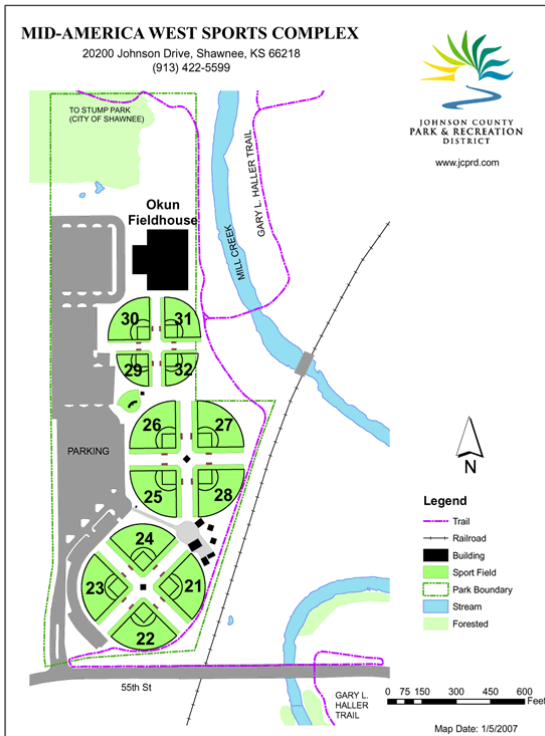

# Mid America

## Our Locations

**Premiere Fields** : Fields 21, 24, 25, 28

Usage : T-Ball through U18 league, rentals and tournaments, Kansas City Corporate Challenge Flag Football, USSSA Fastpitch World Series. Located along main entrance and walkway, registration area, pro shop, officials shelter, and concession stand.

**South Fields** : Fields 22, 23

Usage : T-Ball through U18 league, rentals and tournaments, Kansas City Corporate Challenge Flag Football, USSSA Fastpitch World Series.