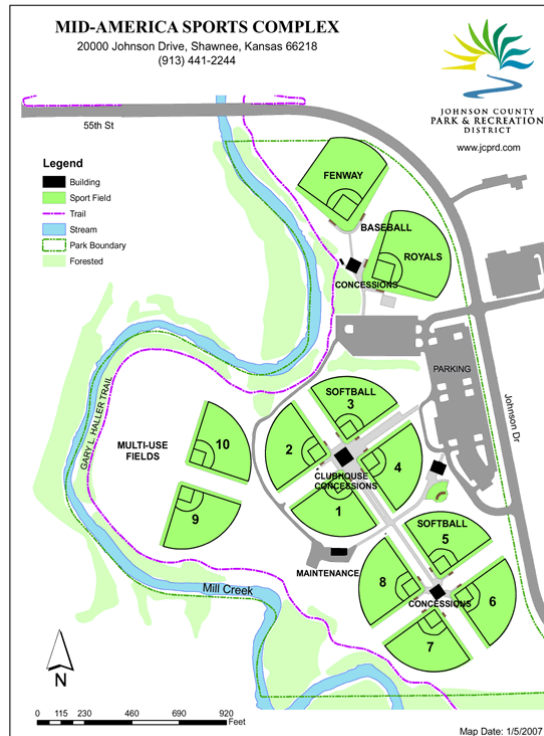

# Mid America

## Our Locations

**Premiere Fields** : Fields 21, 24, 25, 28

Usage : T-Ball through U18 league, rentals and tournaments, Kansas City Corporate Challenge Flag Football, USSSA Fastpitch World Series. Located along main entrance and walkway, registration area, pro shop, officials shelter, and concession stand.

**South Fields** : Fields 22, 23

Usage : T-Ball through U18 league, rentals and tournaments, Kansas City Corporate Challenge Flag Football, USSSA Fastpitch World Series.